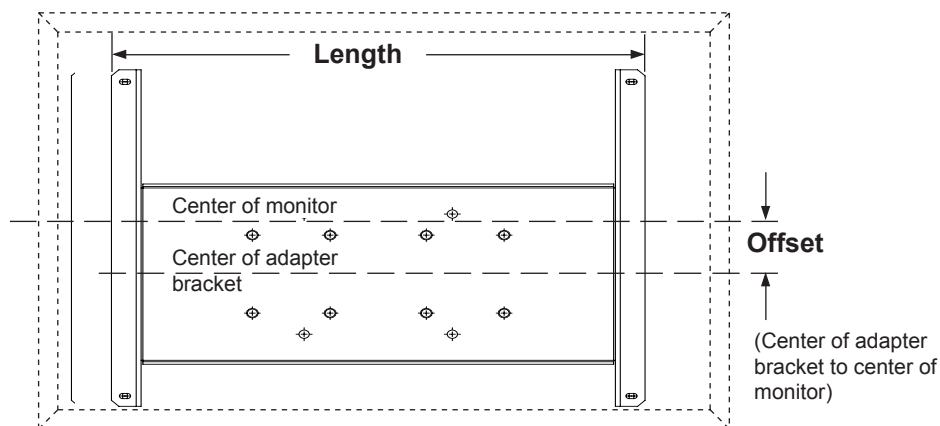

TECHNICAL DATA SHEET - ADAPTER BRACKET

peerless[®]

MODEL: PLP

Dedicated adapter bracket used with various styles of plasma or LCD mounts.

Features:

- Includes mounting hardware to attach adapter bracket to plasma
- Finish is scratch resistant black fused epoxy

ADAPTER BRACKET MAY BE DIFFERENT THAN ILLUSTRATED.

Dimensions are located on the following pages.

ARCHITECTS SPECIFICATIONS:

The plasma adapter bracket shall be a Peerless model _____ and shall be used in combination with Peerless model _____. It shall be constructed of heavy gauge cold rolled steel. The finish shall be scratch resistant black fused epoxy. Assembly and installation shall be done according to instructions provided by the manufacturer.

Continued on page 3.

*A positive offset indicates that the adapter bracket is mounted below the center of the monitor.
A negative offset indicates that the adapter bracket is mounted above the center of the monitor.

Continued on page 5.

*A positive offset indicates that the adapter bracket is mounted below the center of the monitor.
A negative offset indicates that the adapter bracket is mounted above the center of the monitor.