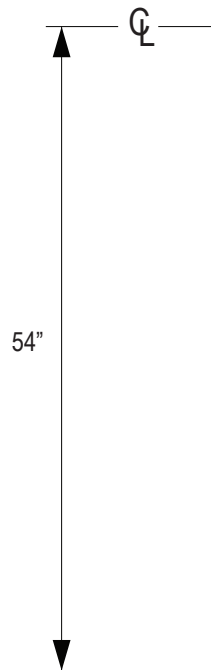

Illustration represents
a 43" ELO 4303L touchscreen
(39.66" wide x 23.45" tall)

ELEVATION Recommended Wall Mounted Screen Height